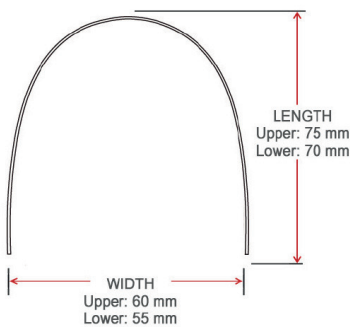

Gummetal® Preformed Arches - Natural

Inch	Size (mm)	Package Contains	Maxillary	Mandibular
ROUND				
.014	(0.356)	5	WGN0001-1	WGN0021-1
.016	(0.406)	5	WGN0002-1	WGN0022-1
.018	(0.457)	5	WGN0003-1	WGN0023-1
SQUARE				
.016 x .016	(0.406 x 0.406)	5	WGN0004-1	WGN0024-1
RECTANGULAR				
.016 x .022	(0.406 x 0.559)	5	WGN0005-1	WGN0025-1
.017 x .022	(0.432 x 0.559)	5	WGN0006-1	WGN0026-1
.017 x .025	(0.432 x 0.635)	5	WGN0007-1	WGN0027-1
.018 x .022	(0.457 x 0.559)	5	WGN0008-1	WGN0028-1
.018 x .025	(0.457 x 0.635)	5	WGN0009-1	WGN0029-1
.019 x .025	(0.483 x 0.635)	5	WGN0010-1	WGN0030-1
.021 x .025	(0.533 x 0.635)	5	WGN0011-1	WGN0031-1