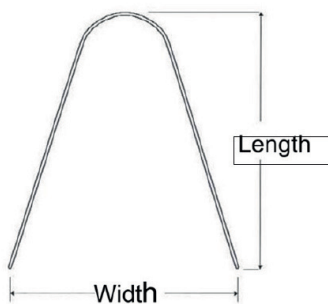

Gummetal® Preformed Arches - Blank (Lingual)

Size Inch & (mm)	Width (mm)	Length (mm)	Ø	Package Contains	Order Number
SQUARE					
.016 x .016 (0.406 x 0.406)	62	65	26	5	WGB0001-1
.0175 x .0175 (0.445 x 0.445)	62	65	26	5	WGB0002-1
.0175 x .0175 (0.445 x 0.445)	62	65	32	5	WGB0003-1
RECTANGULAR					
.016 x .022 (0.406 x 0.559)	68	68	26	5	WGB0004-1
.017 x .025 (0.432 x 0.635)	62	65	26	5	WGB0005-1
.018 x .022 (0.457 x 0.559)	62	65	26	5	WGB0006-1